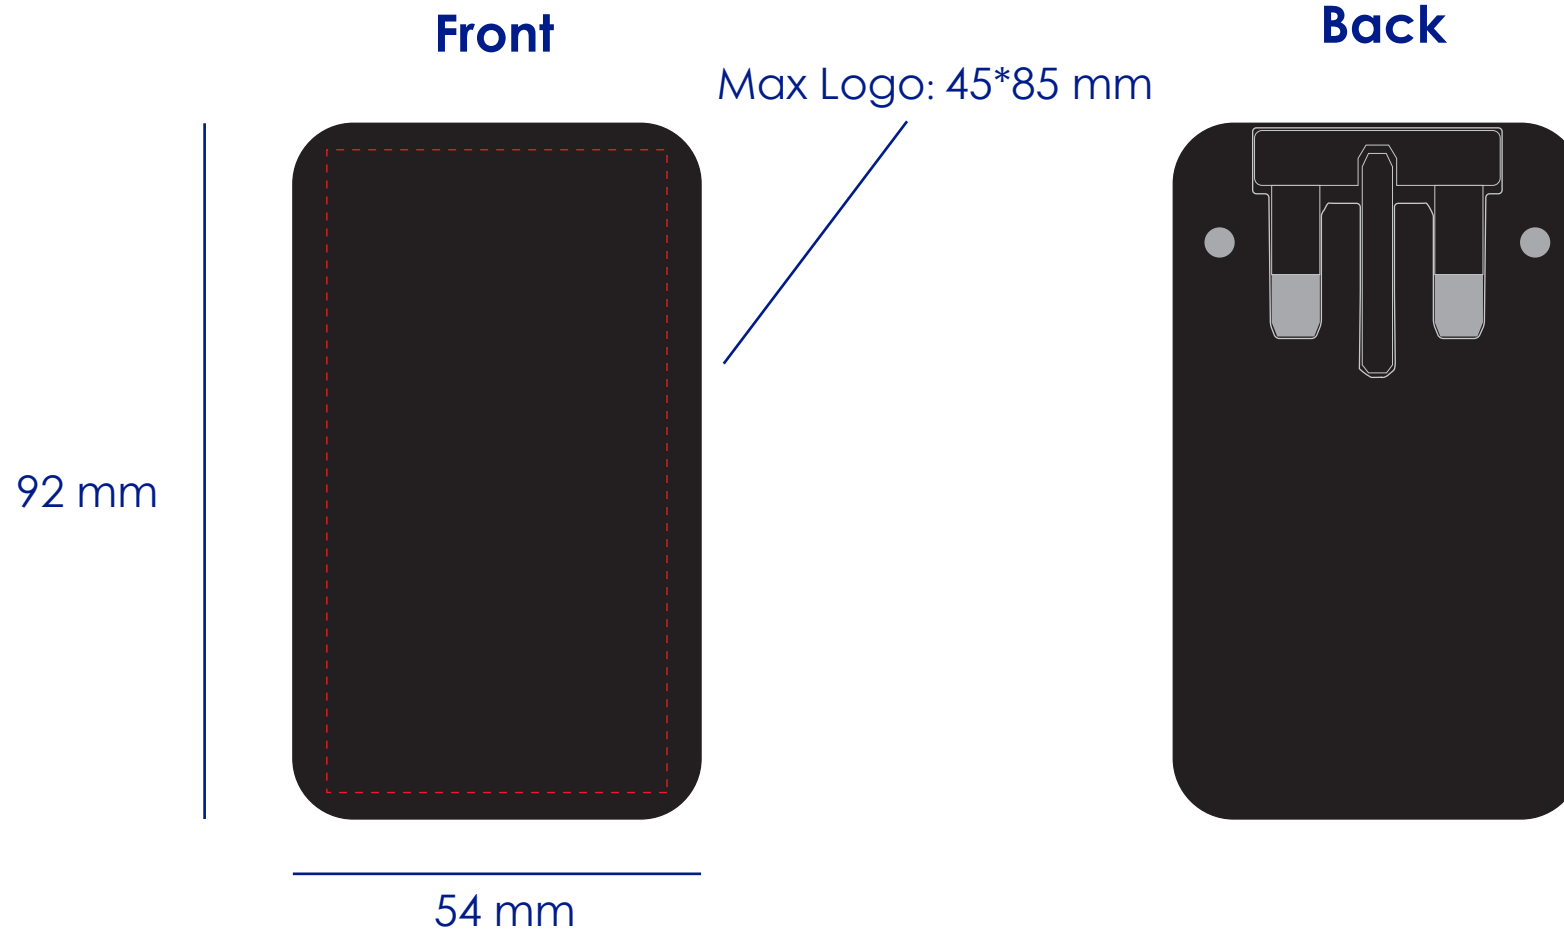

Approval Proof

Colours

-

Product Colour

Black

Folding Plug
92 mm * 54 mm
Branding Method: Silk Print

Logo Size

Terms & Conditions

It is the clients responsibility to check the above artwork has been produced correctly by our factory to suit the manufacturing process. Whilst every effort has been made to copy the artwork provided, certain pantones have a tolerance of -10% +10% colour variation. Please note colours can vary from monitor so always check the pantone. Any correction/amendments after Moulds/Screens have been created will result in a new Mould/Screen being required and charged. By signing off acceptance you have agreed to proceed and such no errors or omissions can be accepted or highlighted once the goods have been delivered.

Please note small texts may fill and become illegible